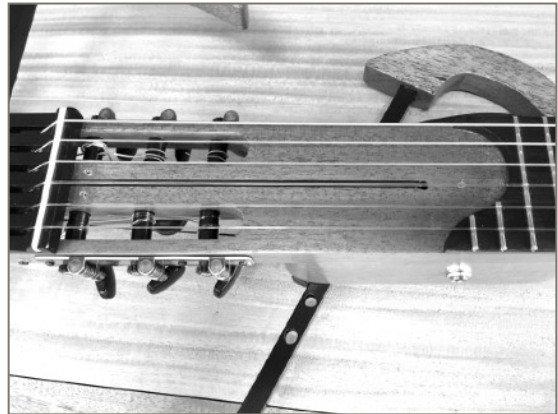

The Travel Guitar

Instructions of the golpeador

Thank you for purchasing Moov golpeador. In order to fit it on your Moov - travel guitar please follow the next steps:

- 1) On the Moov - travel guitar, unscrew the three screws of the central cap and put it out.

- 2) Place the golpeador and screw it with the three longer screws that are included. If you like you can place also the cap above the Golpeador and screw them together but not too tight because the cap is a thin piece of wood and it might break.