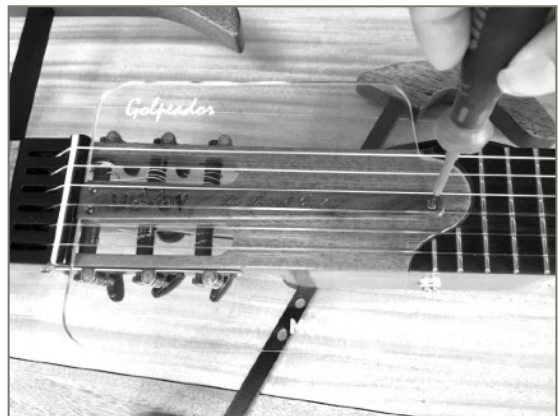

The Travel Guitar

Instructions of the golpeador

Thank you for purchasing Moov golpeador. In order to fit it on your Moov - travel guitar please follow the next steps:

- 1) On the Moov - travel guitar, unscrew the three screws of the central cap and put it out.

- 2) Place the golpeador and screw it with the three longer screws that are included. If you like you can place also the cap above the Golpeador and screw them together but not too tight because the cap is a thin piece of wood and it might break.