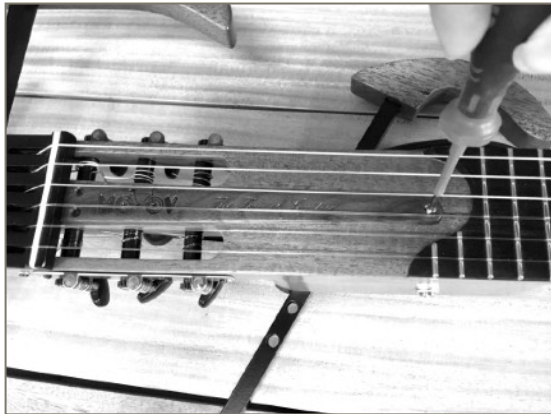

The Travel Guitar

Instructions of the golpeador

Thank you for purchasing Moov golpeador. In order to fit it on your Moov - travel guitar please follow the next steps:

- 1) On the Moov - travel guitar, unscrew the three screws of the central cap and put it out.

- 2) Place the golpeador and screw it with the three longer screws that are included. If you like you can place also the cap above the Golpeador and screw them together but not too tight because the cap is a thin piece of wood and it might break.